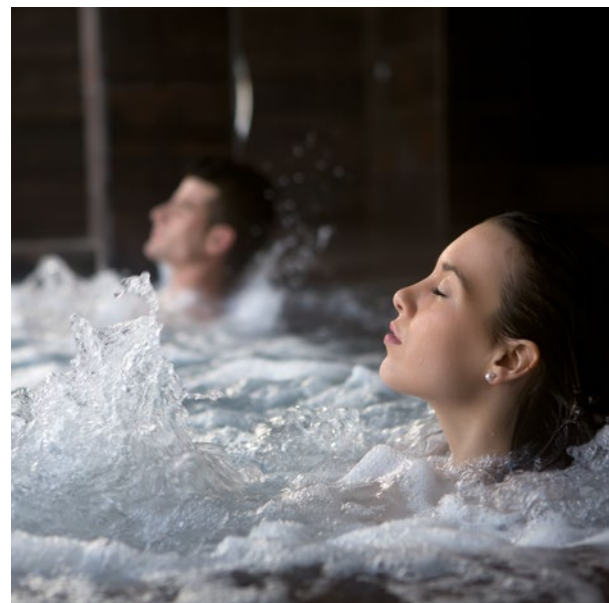

## wedi Sanoasa® Shine

New wellness loungers with  
luxurious design coating

wedi's new wellness loungers set entirely new standards with their extraordinary design language and wide variety of colours – they not only fulfil the demand for comfort but also offer maximum individuality.

These stylish wellness loungers with their distinctive shaping and customisable design coating are essential within any pool/spa area. Whether in a classic colour or with striking mother-of-pearl effect the high-quality smooth and seamless surface finish can be selected from around 200 different colours so your client's expectations will be exceeded. For sophisticated private bathrooms as well as commercial wellness and spa facilities.

Perfect in colour  
and function

The beauty of the wedi Sanoasa Shine loungers is seen at the first glance. The extraordinary advantages of the new range however lie in the detail.

▪ **Wide range**

Something for every taste – approx. 200 UNI colours (RAL classic) and mother-of-pearl effect possible

For private bathrooms, public spa and wellness facilities, etc.

▪ **Particularly easy to clean and maintain**

Seamless and thus low-maintenance, easy-to-clean surface

▪ **No installation effort**

Set up and enjoy – thanks to their low weight, they can be repositioned as and when required